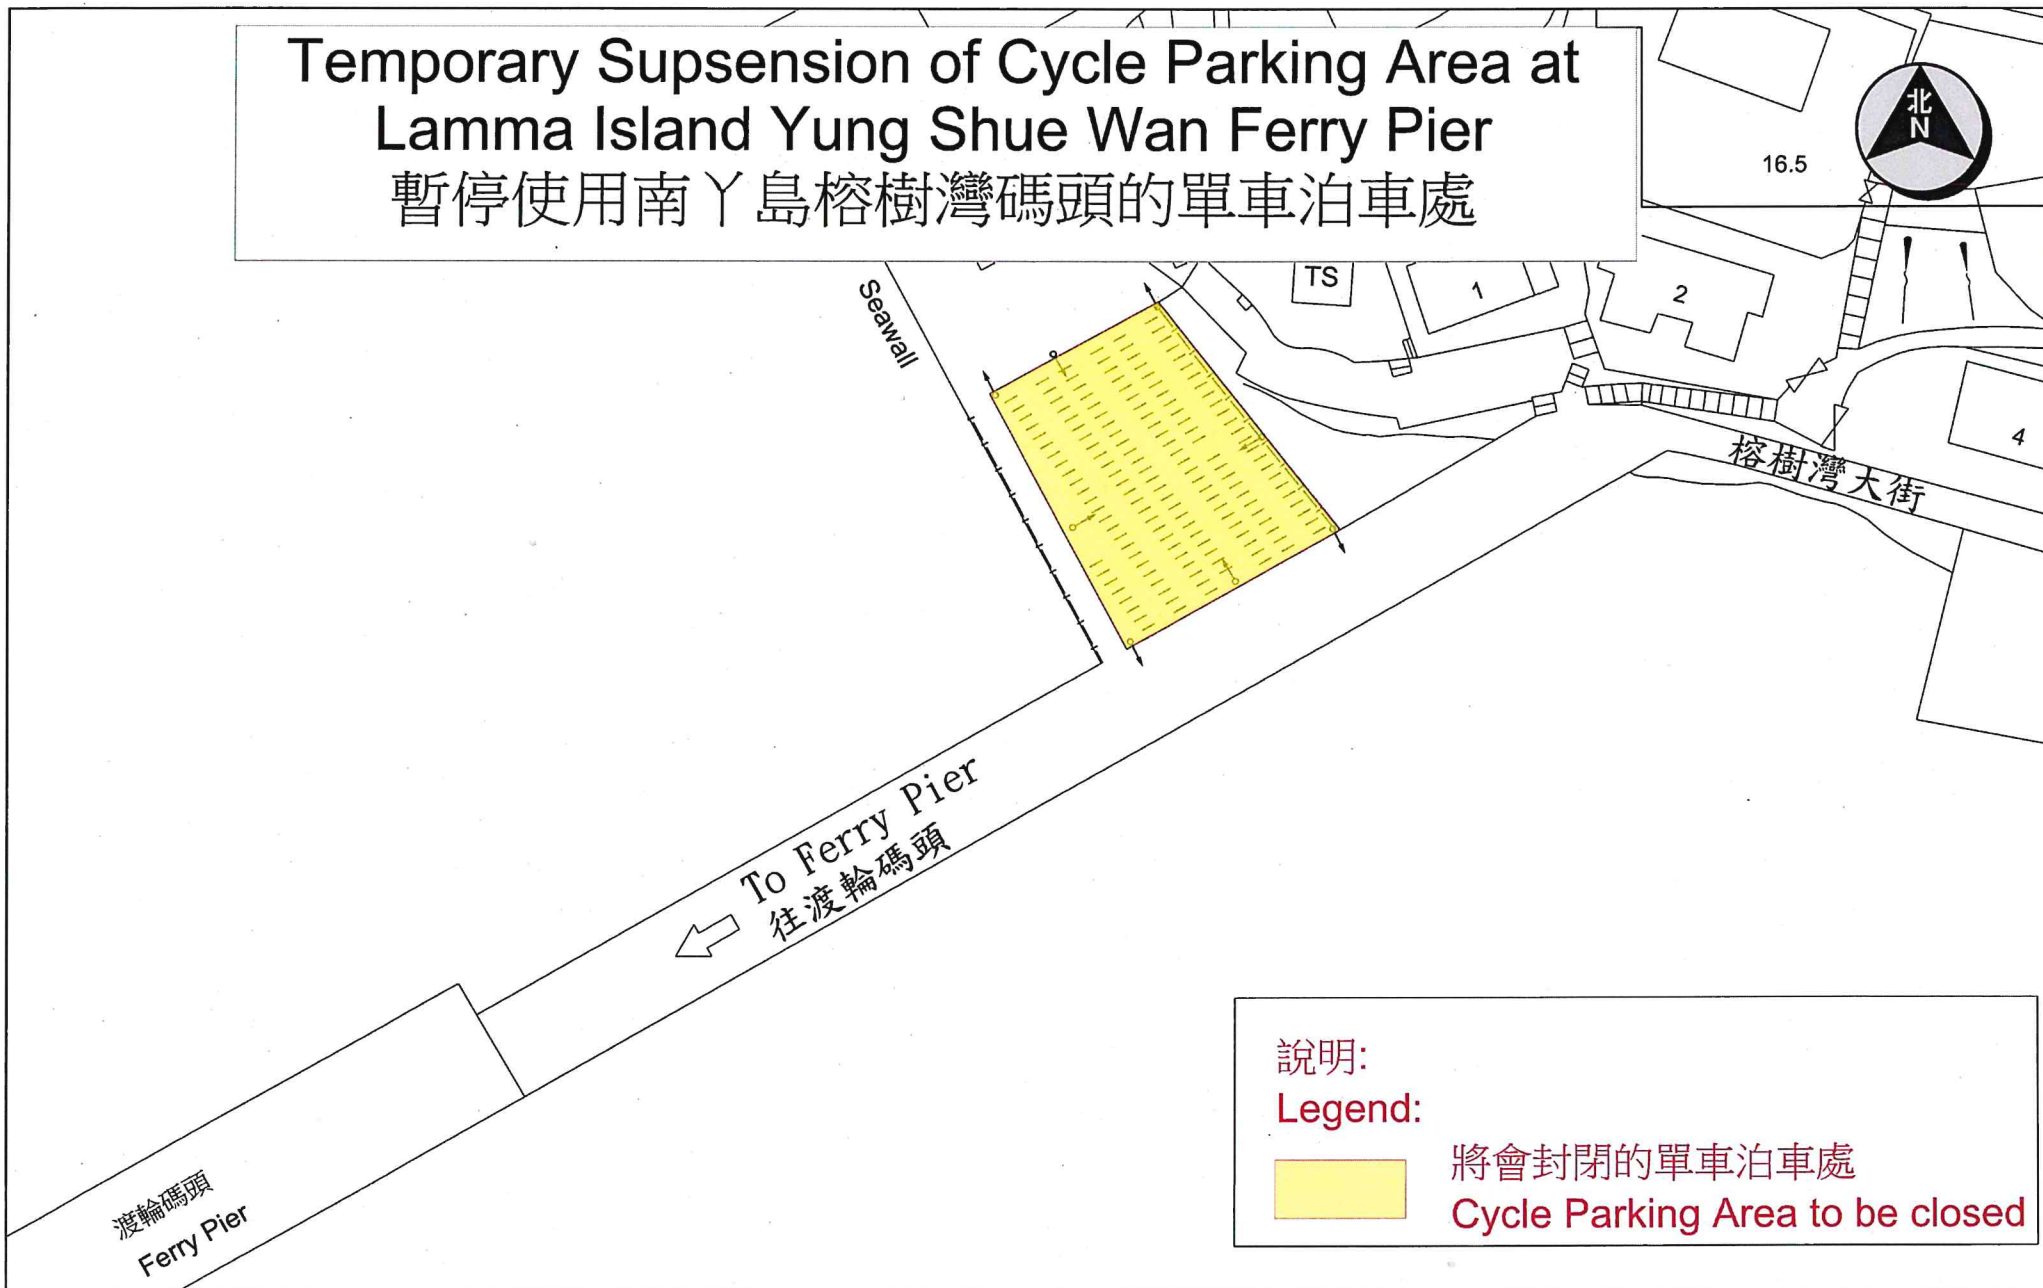

Traffic Advice

Temporary Suspension of Cycle Parking Areas at Yung Shue Wan Ferry Pier, Lamma Island

Members of the public are advised that in order to facilitate a joint-departmental clearance operation, the cycle parking area at Yung Shue Wan Ferry Pier, Lamma Island will be suspended from 8:00 a.m. on 28 June 2021 (Monday) to 3:00 p.m. on 30 June 2021 (Wednesday).

All bicycles and other properties left in the bicycle places and nearby areas within the above period will be removed. Advance notices will be put up in the bicycle places and nearby areas to remind the public to take away their belongings from the concerned areas before the period of suspension.

交通通告

南丫島榕樹灣碼頭的單車停泊區臨時封閉

公眾人士請注意，為配合進行一項聯合清理行動，由2021年6月28日(星期一)上午8時至2021年6月30日(星期三)下午3時，位於南丫島榕樹灣碼頭的單車停泊處將臨時封閉。

所有在上述期間留在單車停泊處及附近位置的單車及其他物品將全被移走。當局將在該等單車停泊處及附近位置預先張貼告示，提醒市民須在封閉期前取回自己停放在該處的所有物品。

Temporary Suspension of Cycle Parking Area at
Lamma Island Yung Shue Wan Ferry Pier
暫停使用南丫島榕樹灣碼頭的單車泊車處

地點：榕樹灣渡輪碼頭，南丫島

Location: Yung Shue Wan Ferry Pier, Lamma Island